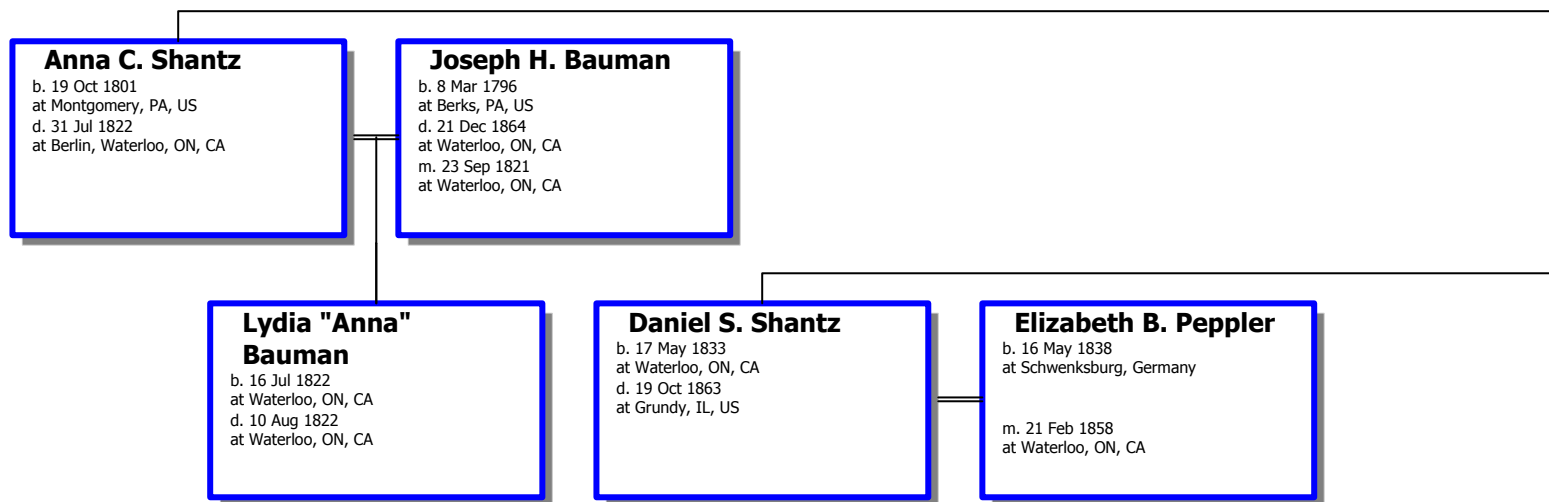

# Descendants of Christian R. Shantz

**Isaac C. Shantz**

b. 13 Jul 1803  
at Montgomery, PA, US  
d. 20 Sep 1885  
at Livingstone, IL, US

**Elizabeth E. Schneider**

b. 6 Mar 1806  
at Franklin, PA, US  
d. 25 Dec 1891  
at Cullom, Livingstone, IL, US  
m. 3 Apr 1827  
at Waterloo, ON, CA

**Magdalena S. Shantz**

b. 15 Aug 1837  
at Waterloo, ON, CA  
d. 23 May 1920  
at Cullom, Livingstone, IL, US

**Jacob Amacher**

b. 1 Feb 1833  
at Perth, ON, CA  
d. 18 Feb 1890  
at Cullom, Livingstone, IL, US  
m. 21 Nov 1855  
at Waterloo, ON, CA